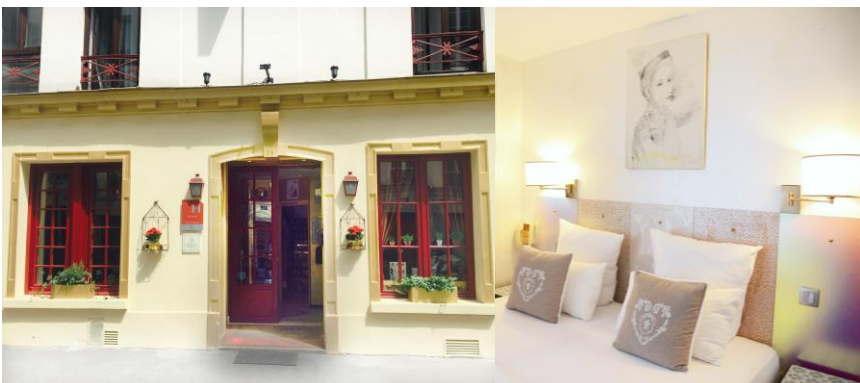

Hotel Malar

GREEN SPIRIT HOTELS PARIS

Parisian flair near the Eiffel Tower

Hotel Malar is perfectly located centrally close to the Eiffel Tower, the Champs-Élysées, the Seine and the Invalides. It is located in a vibrant neighbourhood with numerous restaurants, cafés, shops and the popular market street Rue Cler.

A historic Parisian city hotel with a green courtyard - an oasis of peace. The patio is available for breakfast, working on your laptop or relaxing in the sun.

Old meets new, with care renovated and all rooms personalized with their own theme. Eye-twinkling details invite you on a discovery tour.

Harmonisation of electro smog throughout the hotel. **A special equipped room for electrosensitive persons is available.** Vitalised water for your well-being and for extra energy during your stay in Paris.

The **breakfast buffet offers organic and fair trade products**, specialities from the neighbourhood - bread and pastries from the bakery Nelly Julien, cheese from the famous cheese dairy Marie-Anne Cantin, delicious local biological jam...

Hotel Malar belongs to the **Green Spirit Hotel Group in Paris.** It is a family business that cares about the well-being of its clients and the values of sustainable development. Ecological cleaning products are a matter of course.

« An unconventional hotel, highly recommended ! »

« Hotel with an amazing courtyard, you almost don't think you're in Paris ! »

« Brilliant decoration, patio and services. An ideal location for city tours, with a good value for money. You will not be disappointed, this place is very sympathetic. We had room at the courtyard side, very quiet. »