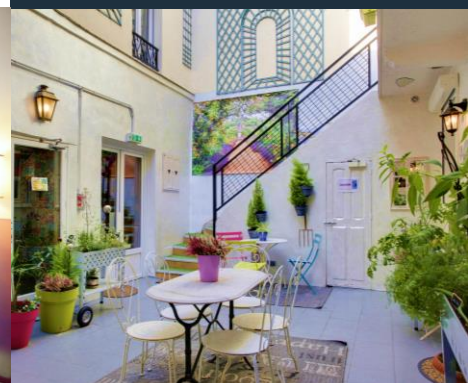

Hotel Malar

GREEN SPIRIT HOTELS PARIS

Parisian flair near the Eiffel Tower

Hotel Malar is perfectly located centrally close to the Eiffel Tower, the Champs-Élysées, the Seine and the Invalides. It is located in a vibrant neighbourhood with numerous restaurants, cafés, shops and the popular market street Rue Cler.

A historic Parisian city hotel with a green courtyard - an oasis of peace. The patio is available for breakfast, working on your laptop or relaxing in the sun.

Old meets new, with care renovated and all rooms personalized with their own theme. Eye-twinkling details invite you on a discovery tour.

Harmonisation of electro smog throughout the hotel. **A special equipped room for electrosensitive persons is available.** Vitalised water for your well-being and for extra energy during your stay in Paris.

The **breakfast buffet offers organic and fair trade products**, specialities from the neighbourhood - bread and pastries from the bakery Nelly Julien, cheese from the famous cheese dairy Marie-Anne Cantin, delicious local biological jam...

Hotel Malar belongs to the **Green Spirit Hotel Group in Paris.** It is a family business that cares about the well-being of its clients and the values of sustainable development. Ecological cleaning products are a matter of course.

« An unconventional hotel, highly recommended ! »

« Hotel with an amazing courtyard, you almost don't think you're in Paris ! »

« Brilliant decoration, patio and services. An ideal location for city tours, with a good value for money. You will not be disappointed, this place is very sympathetic. We had room at the courtyard side, very quiet. »